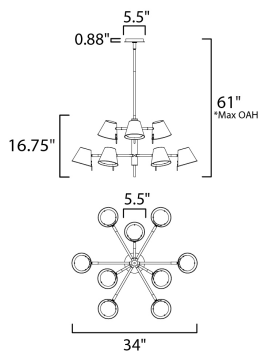

*max overall height

Always consult a qualified electrician before installing any lighting product.